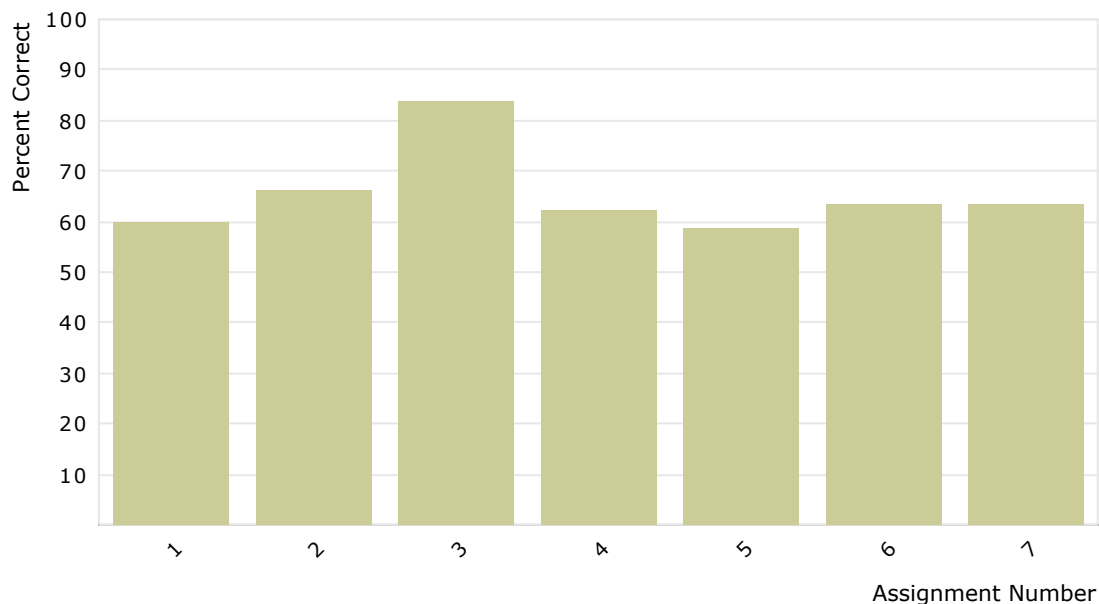

CLASS PERFORMANCE ON ALL ASSIGNMENTS CHOSEN

AVERAGE PERCENT CORRECT PER ASSIGNMENT

Students Currently Enrolled: 95

DUE DATE	ASSIGNMENT	TYPE	% OF STUDENTS PARTICIPATED	AVERAGE SCORE
02.10.04 (Week 2)	1) <u>Area Tutorial and Exercises</u>	Practice Problem Set	43%	12.0/20.0
02.10.04 (Week 2)	2) <u>Pretest</u>	Practice Problem Set	88%	23.1/35.0
02.10.04 (Week 2)	3) <u>Posttest</u>	Graded Problem Set	74%	29.3/35.0
02.10.04 (Week 2)	4) <u>Equations Tutorial and Exercises</u>	Practice Problem Set	39%	10.6/17.0
02.10.04 (Week 2)	5) <u>Graph Tutorial and Exercises</u>	Practice Problem Set	27%	18.8/32.0
02.10.04 (Week 2)	6) <u>Numerical Calculations Tutorial and Exercises</u>	Practice Problem Set	25%	15.8/25.0
02.10.04 (Week 2)	7) <u>Slope Tutorial and Exercises</u>	Practice Problem Set	35%	9.5/15.0
		TOTALS	47% Average	119.1/179.0 Total